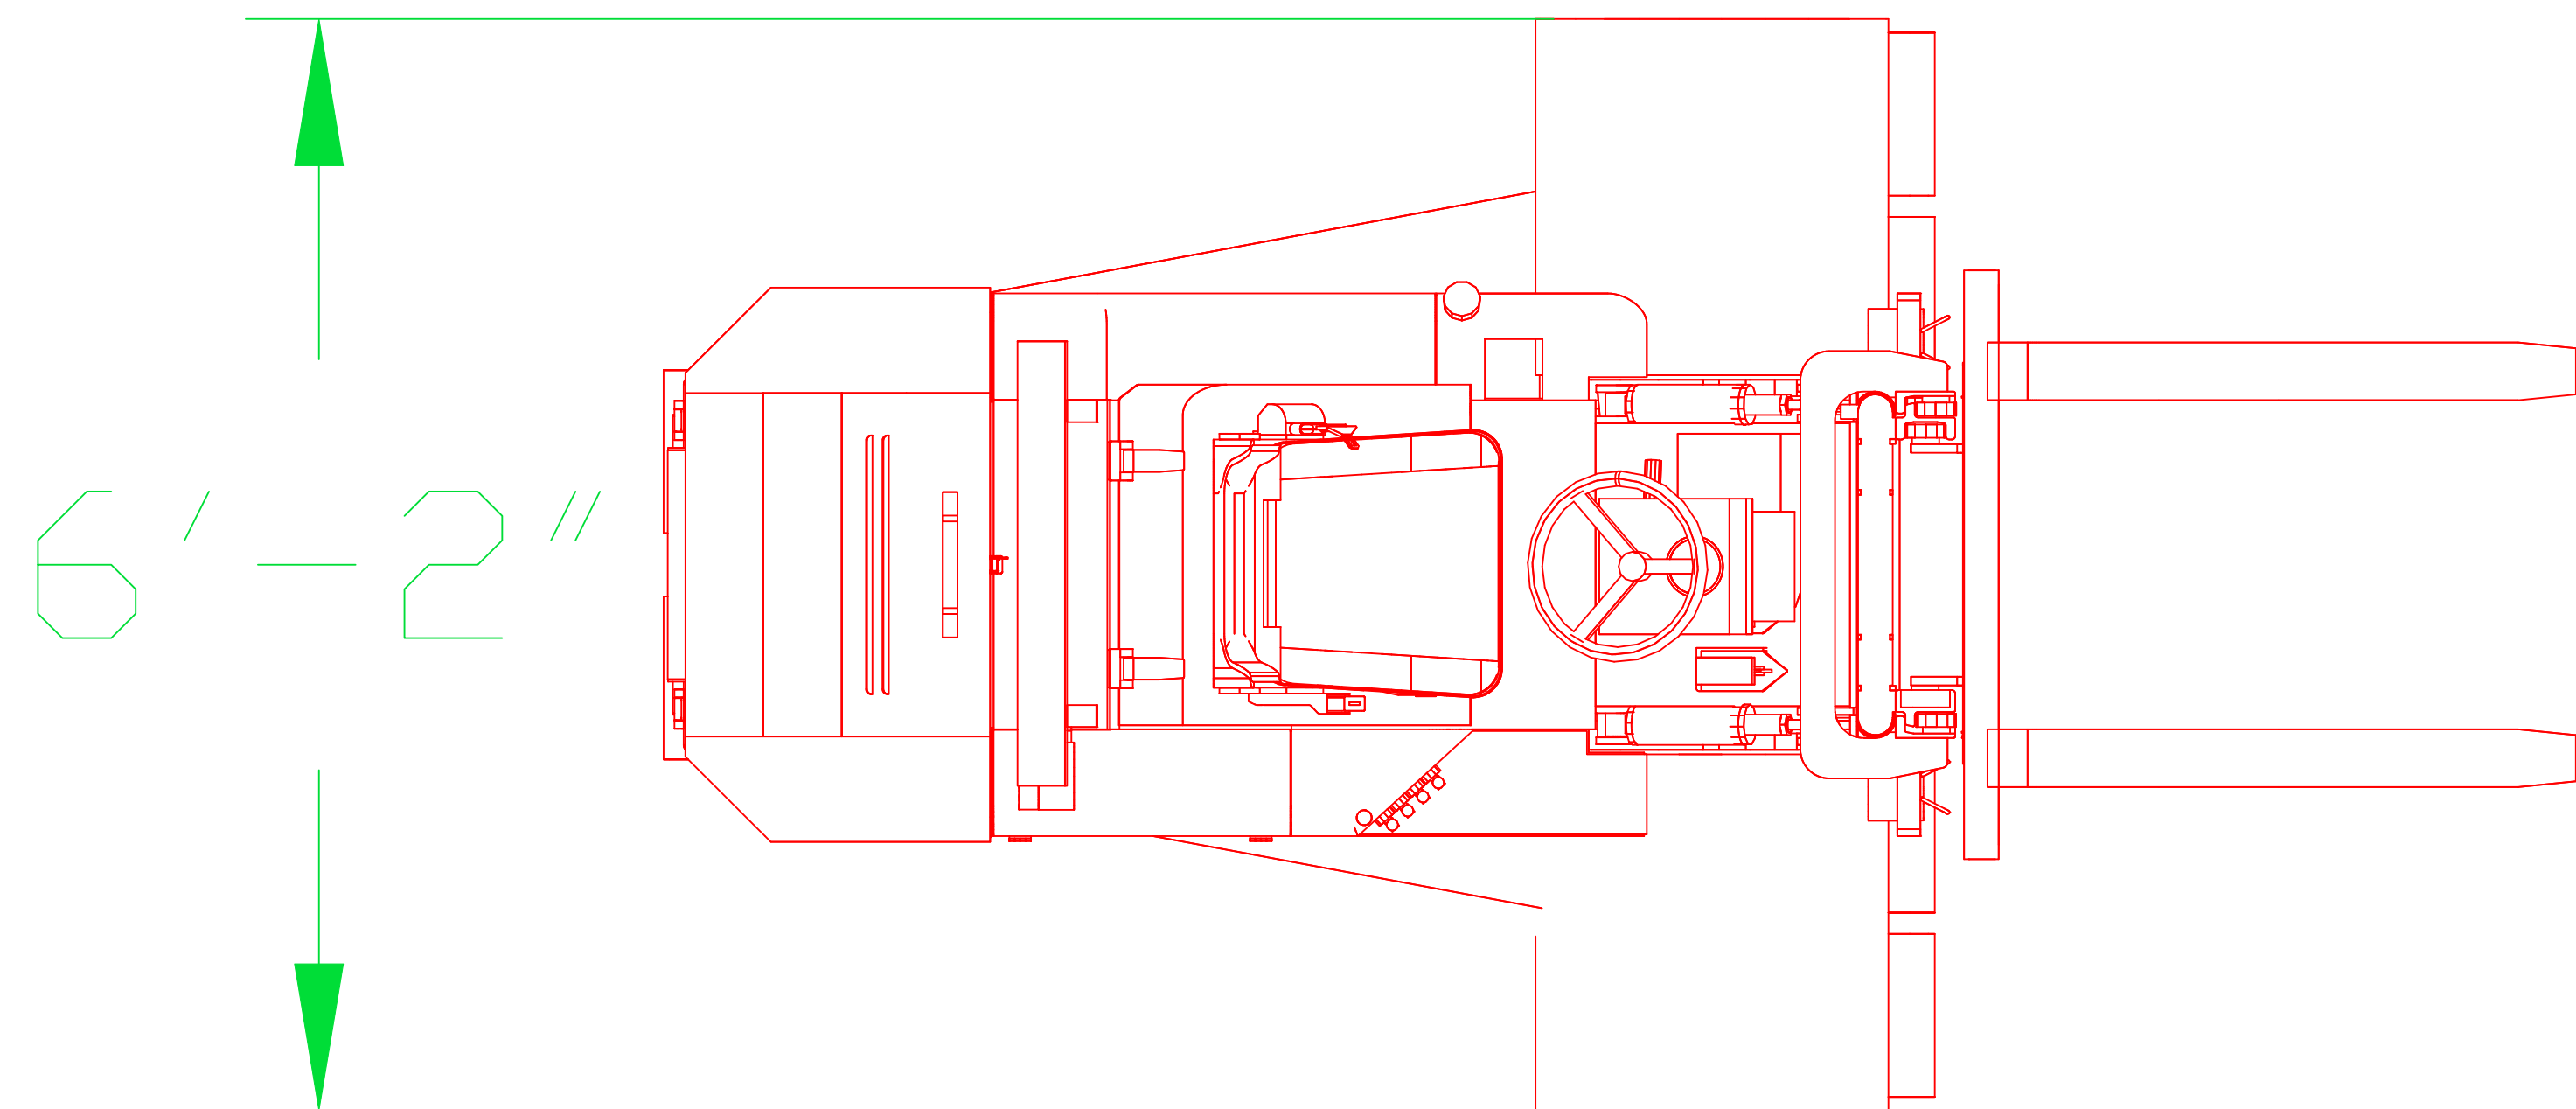

TRIKE

ALL RIGHTS RESERVED

THIS DRAWING AND ITS CONTENTS ARE THE PROPERTY OF AGRINOMIX L.L.C. ANY REPRODUCTION OR DISTRIBUTION WITHOUT WRITTEN CONSENT IS PROHIBITED.

NOTE: THIS DRAWING IS FOR CONCEPT AND COMMUNICATION PURPOSES ONLY! AGRINOMIX L.L.C. ASSUMES NO LIABILITY FOR THE DESIGN OR VIABILITY OF THE CONCEPT

ALL RIGHTS RESERVED THIS DRAWING AND ITS CONTENTS ARE THE PROPERTY OF AGRINOMIX L.L.C. ANY REPRODUCTION OR DISTRIBUTION WITHOUT WRITTEN CONSENT IS PROHIBITED.	
Name / Project WEBSITE	Client TEMPLATE
AgriNomix, Inc. 2847 Cordado Drive Orem, UT 84057 Tel: 1-801-775-2983 Fax: 1-801-775-2104	Drawing by: TAREK ELKHOLY | Date: Scale: TO FIT | DWG: 1.00 Drawing: TRIKE