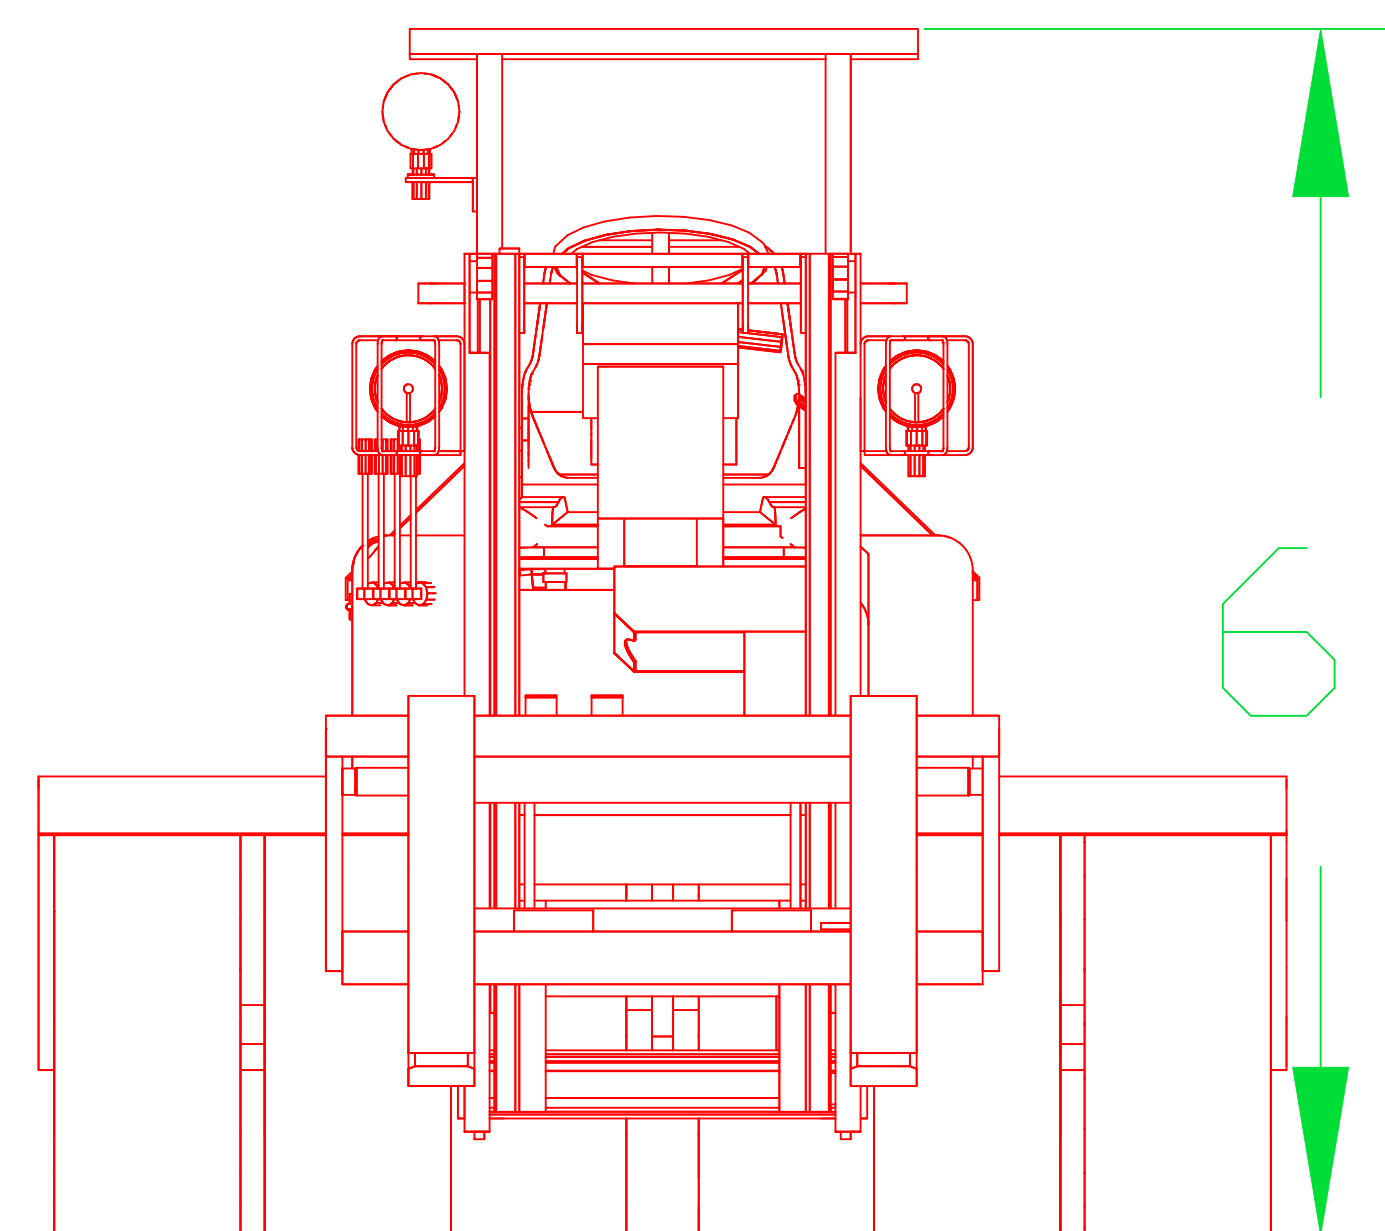

TRIKE

ALL RIGHTS RESERVED

THIS DRAWING AND ITS CONTENTS ARE THE PROPERTY OF AGRINOMIX L.L.C. ANY REPRODUCTION OR DISTRIBUTION WITHOUT WRITTEN CONSENT IS PROHIBITED.

NOTE: THIS DRAWING IS FOR CONCEPT AND COMMUNICATION PURPOSES ONLY! AGRINOMIX L.L.C. ASSUMES NO LIABILITY FOR THE DESIGN OR VIABILITY OF THE CONCEPT

ALL RIGHTS RESERVED THIS DRAWING AND ITS CONTENTS ARE THE PROPERTY OF AGRINOMIX L.L.C. ANY REPRODUCTION OR DISTRIBUTION WITHOUT WRITTEN CONSENT IS PROHIBITED.	
Name / Project WEBSITE	Client TEMPLATE
AgriNomix, Inc. 2847 Cordado Drive Orem, UT 84057 Tel: 1-801-775-2983 Fax: 1-801-775-2104	Drawing by: TAREK ELKHOLY | Date: Scale: TO FIT | DWG: 1.00 Drawing: TRIKE