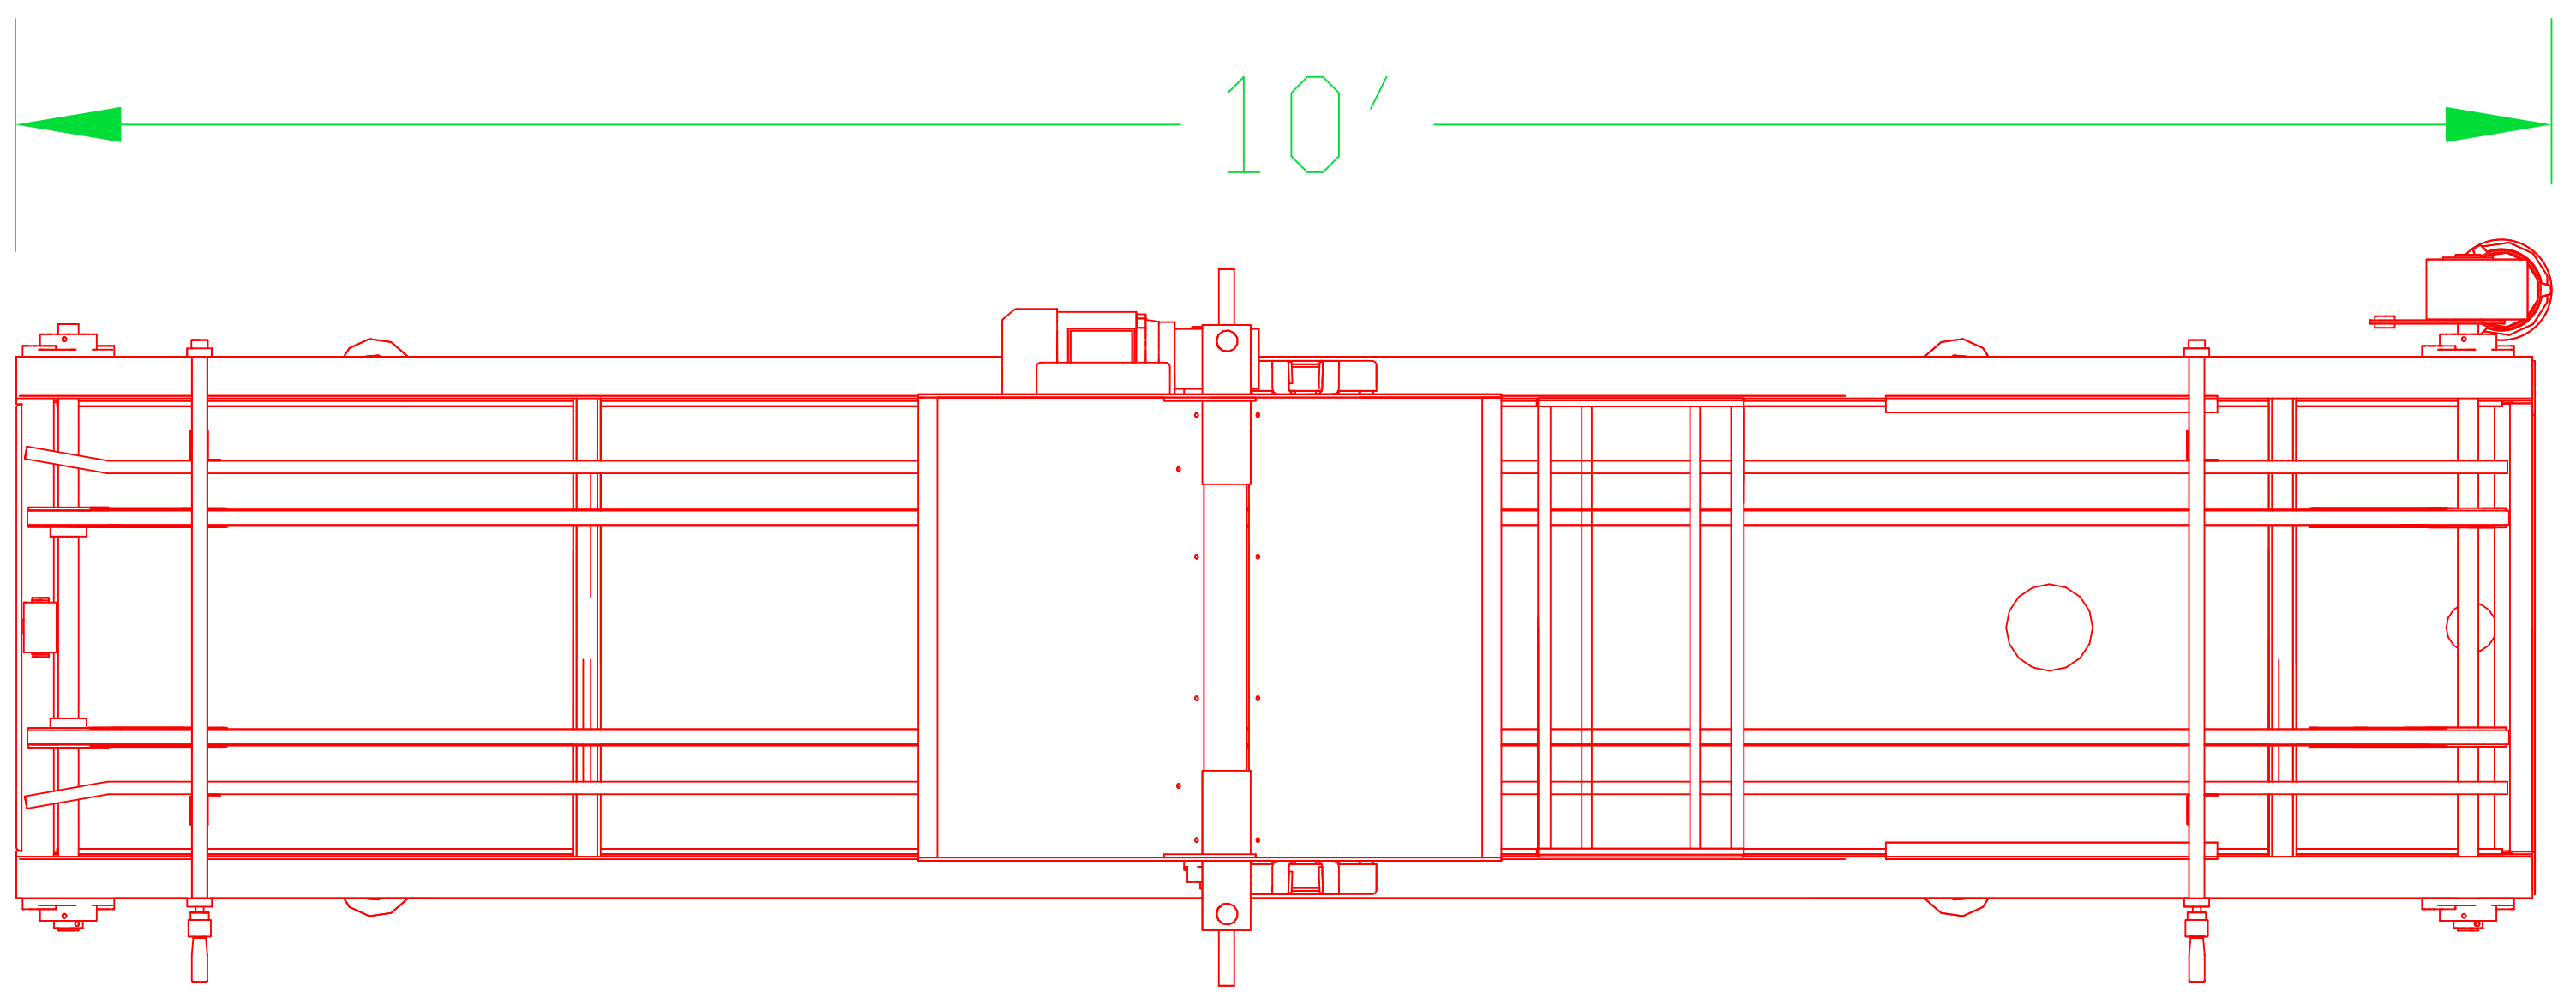

ICW UNIT

ALL RIGHTS RESERVED

NEW AGRINOMIX

THIS DRAWING AND ITS CONTENTS ARE THE PROPERTY OF AGRINOMIX L.L.C. ANY REPRODUCTION OR DISTRIBUTION WITHOUT WRITTEN CONSENT IS PROHIBITED.

NOTE: THIS DRAWING IS FOR CONCEPT AND COMMUNICATION PURPOSES ONLY! AGRINOMIX L.L.C. ASSUMES NO LIABILITY FOR THE DESIGN OR VIABILITY OF THE CONCEPT

Name of Project WEBSITE		ALL RIGHTS RESERVED THIS DRAWING AND ITS CONTENTS ARE THE PROPERTY OF AGRINOMIX L.L.C. ANY REPRODUCTION OR DISTRIBUTION WITHOUT WRITTEN CONSENT IS PROHIBITED.	
Client TEMPLATE		Drawing by: TAREK ELKHOLY | Date:	
		Scale: TD: 1:1 |	
AgriNomix, Inc. 2811 Creechdale Drive Oklaheita, NE 68114 Tel: 400 775-2363 Fax: 400 775-2364		Drawing: ICW UNIT