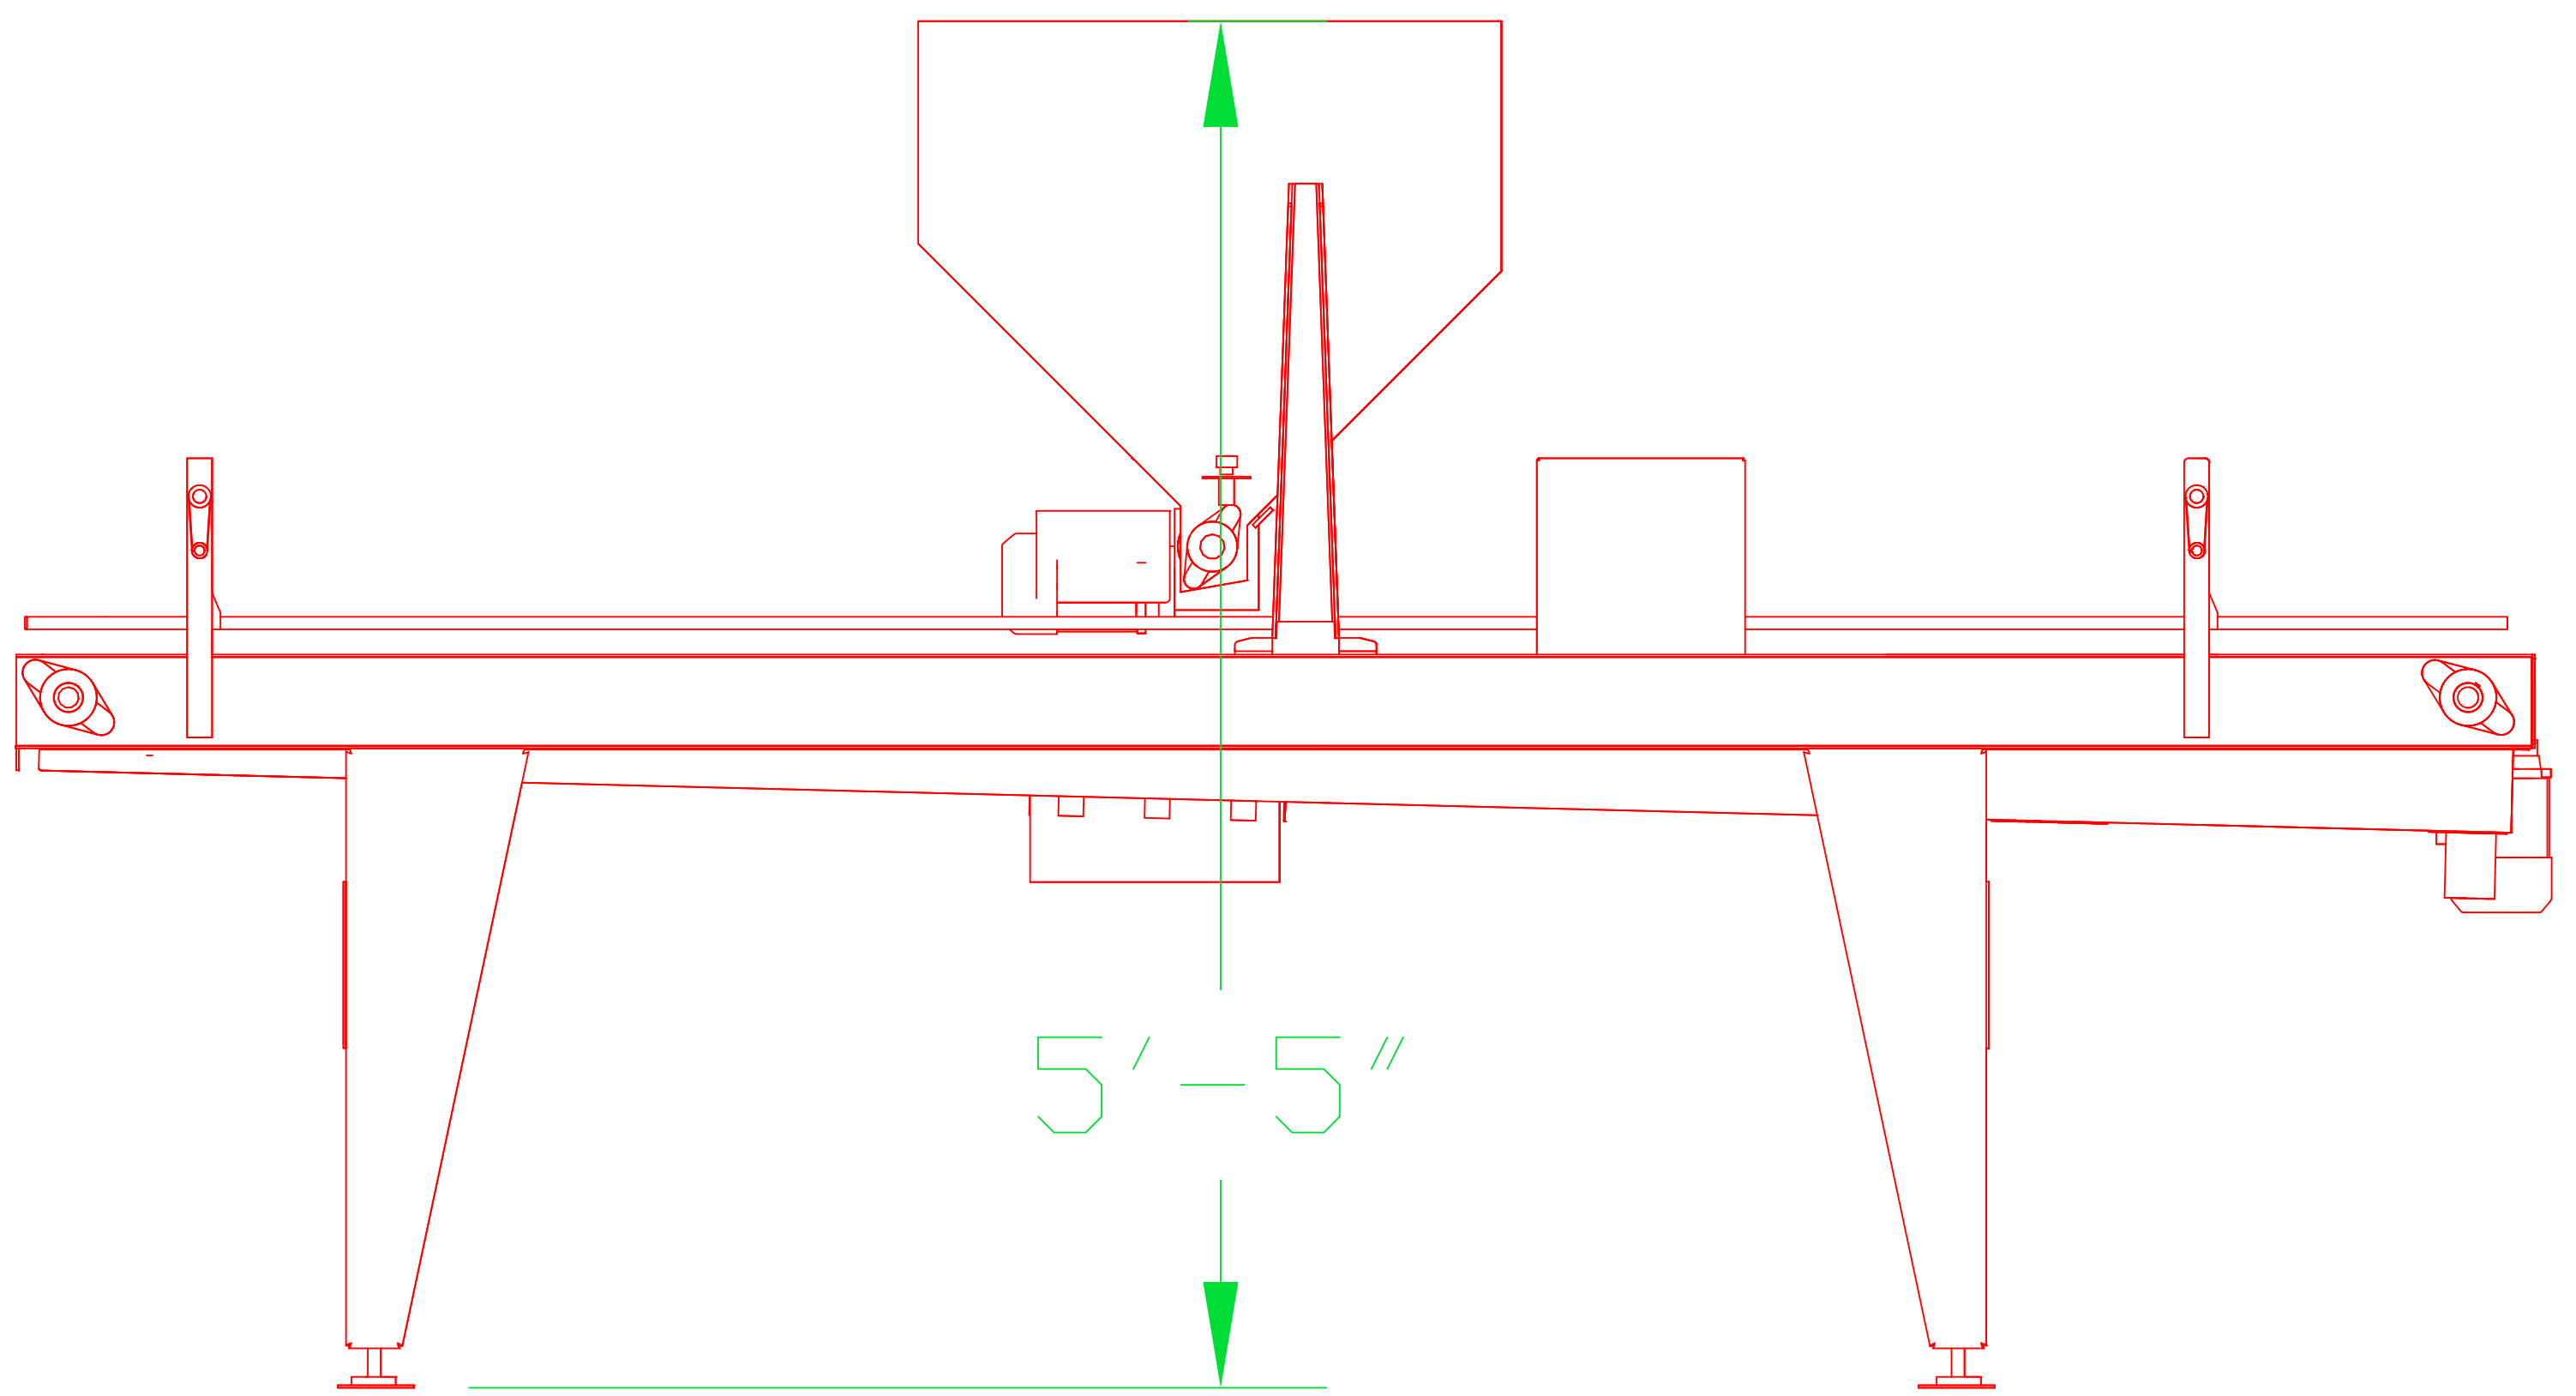

ICW UNIT

ALL RIGHTS RESERVED

NEW AGRINOMIX

THIS DRAWING AND ITS CONTENTS ARE THE PROPERTY OF AGRINOMIX L.L.C. ANY REPRODUCTION OR DISTRIBUTION WITHOUT WRITTEN CONSENT IS PROHIBITED.

NOTE: THIS DRAWING IS FOR CONCEPT AND COMMUNICATION PURPOSES ONLY! AGRINOMIX L.L.C. ASSUMES NO LIABILITY FOR THE DESIGN OR VIABILITY OF THE CONCEPT

Name of Project WEBSITE		ALL RIGHTS RESERVED THIS DRAWING AND ITS CONTENTS ARE THE PROPERTY OF AGRINOMIX L.L.C. ANY REPRODUCTION OR DISTRIBUTION WITHOUT WRITTEN CONSENT IS PROHIBITED.	
Client TEMPLATE		Drawing by: TAREK ELKHOLY | Date:	
		Scale: TD: 1:1 |	
AgriNomix, Inc. 2811 Creechdale Drive Oklaheita, NE 68114 Tel: 400 775-2363 Fax: 400 775-2364		Drawing: ICW UNIT