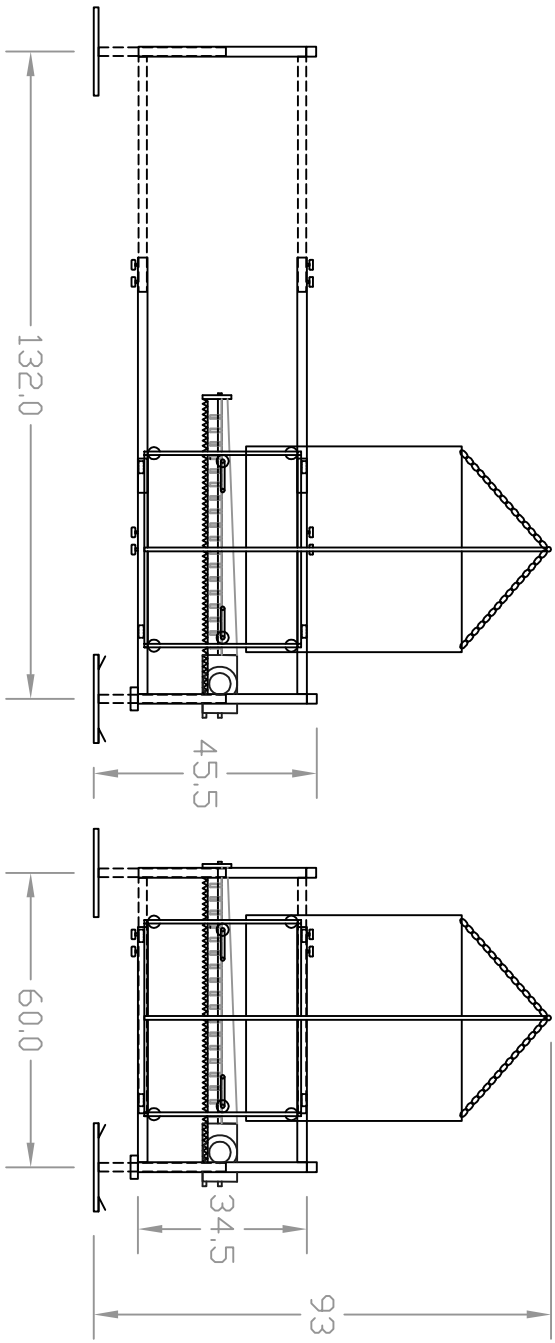

EASY CUT TRIMMER

2 INCH HEIGHT VIEW

ELEVATION VIEW

38 INCH HEIGHT VIEW