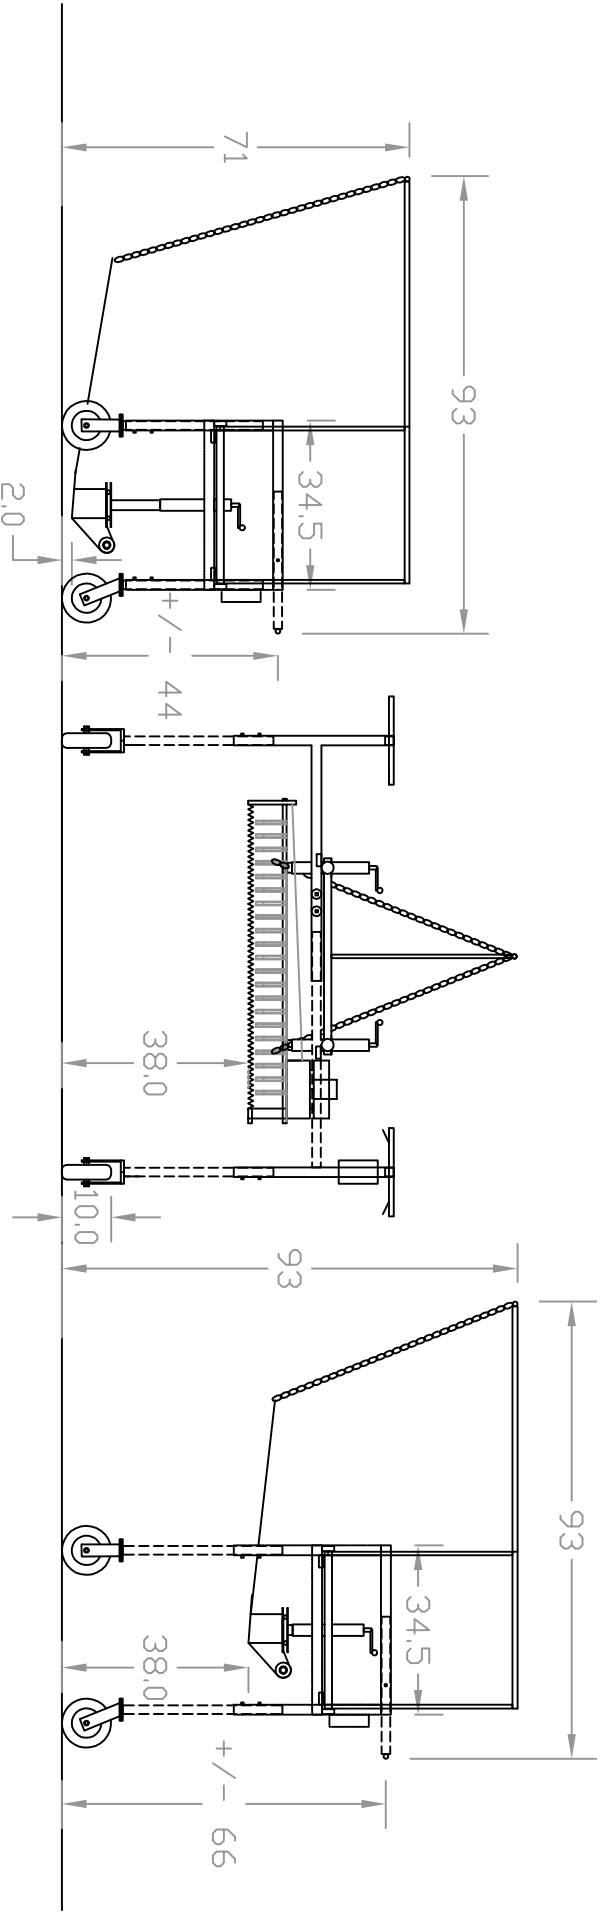

EASY CUT TRIMMER

2 INCH HEIGHT VIEW

ELEVATION VIEW

38 INCH HEIGHT VIEW