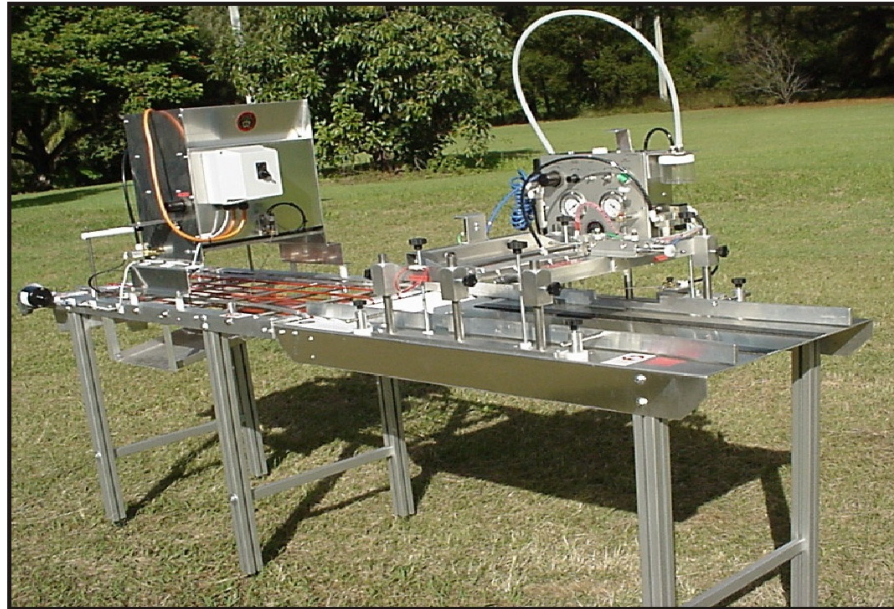

A35 SEED AIR MATIC VERMICULITE DISPENSER COMBO

From *KW Automation*

Quality Solution For All Growers

- ▶ **A Superb** economic seeding system for the small, medium or larger grower.
- ▶ **Durable** all aluminium base and legs.
- ▶ **Optional** water bar with water tray.
- ▶ **Fully** integratable.
- ▶ **Optional** compressor to operate machine.

KW Automations's popular A35 can now be ordered fully integrated with the new Econo Vermiculite Dispenser and watering system.

The Econo Vermiculite Dispenser has the option of a single water bar to water in the trays after being covered with vermiculite. This gives the grower a fully optional seeder including dibbler, seeder, vermiculite dispenser and watering bar.

This system can be attached to all existing KW bench top seeders such as A25, A50, H35 with an upgrade aluminium kit.

Sold and Serviced by:

300 Creekside Drive
Oberlin, OH 44074 USA

Phone: 440-774-2981
Toll Free: 800-354-3750